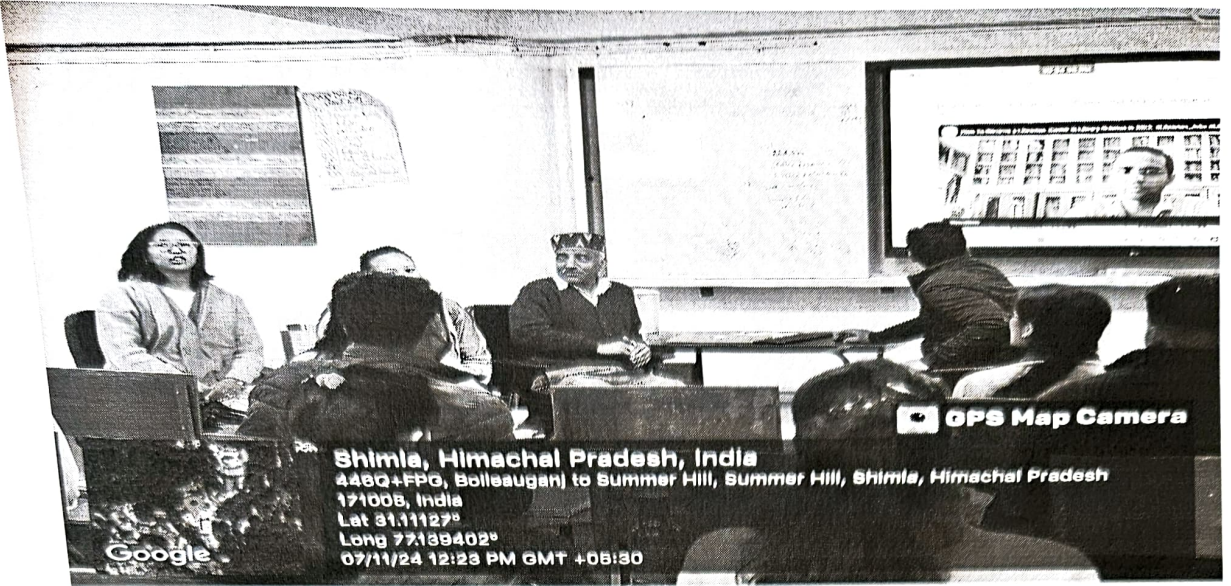

GPS Map Camera

Shimla, Himachal Pradesh, India
446Q+FPQ, Bolleauganj to Summer Hill, Summer Hill, Shimla, Himachal Pradesh
171005, India
Lat 31.11127°
Long 77.139402°
07/11/24 12:23 PM GMT +05:30

Google