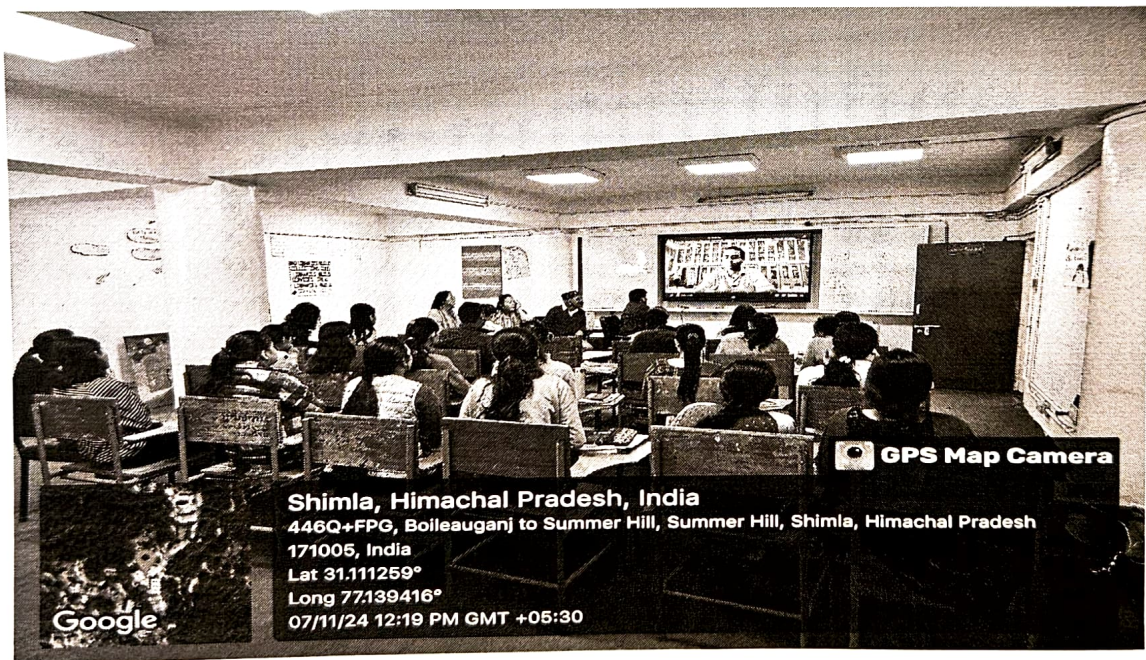

Himachal Pradesh University
NAAC Accredited 'A' Grade University
Department of Library and Information Science

Report on Career Counseling Session

On 7th November 2024, the Department of Library and Information Science, Himachal Pradesh University organized a career counseling session aimed at guiding students in their professional journey within the field of Library and Information Science (LIS). Sh. Dinesh Sharma, Deputy Librarian(Retd.), HPU, was invited as the guest speaker, bringing decades of expertise and insight into the career paths and growth opportunities available in LIS.

The session was attended by 22 students from both B.Lib.I.Sc and M.Lib.I.Sc courses, along with faculty members, including Mrs. Tanya Bodh, Mrs. Phuntsok Dolma, and Dr. Mohd. Shikoh. During the discussion, Sh. Sharma and the faculty highlighted various career avenues, from academic and public libraries to corporate and digital information sectors. They shared insights into required skills, potential challenges, and strategies to achieve success and job satisfaction in the profession.

The session provided students with valuable guidance, inspiring them to consider diverse roles and motivating them to enhance their competencies in LIS.

28/2