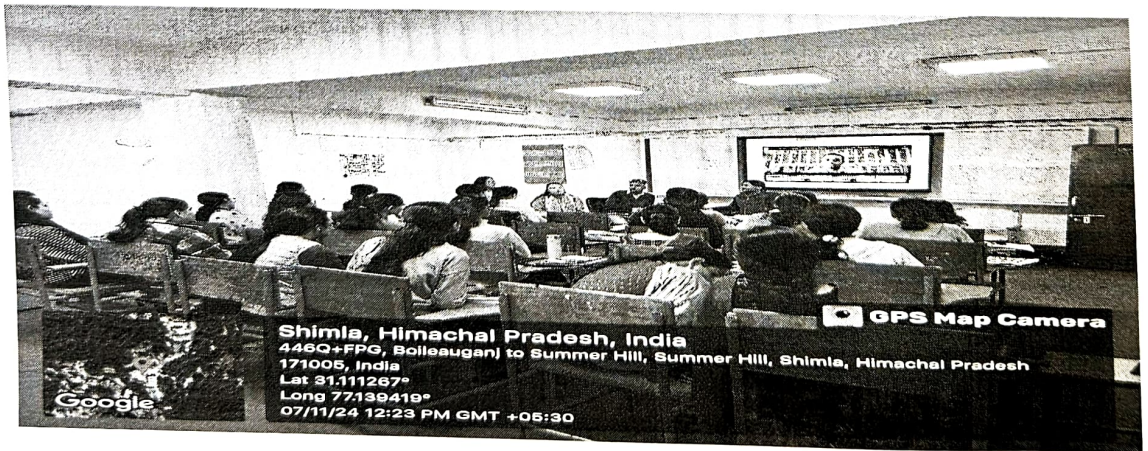

GPS Map Camera

Shimla, Himachal Pradesh, India
446Q+FPQ, Bolleauganj to Summer Hill, Summer Hill, Shimla, Himachal Pradesh
171005, India
Lat 31.111267°
Long 77.139419°
07/11/24 12:23 PM GMT +05:30

Google

8/3